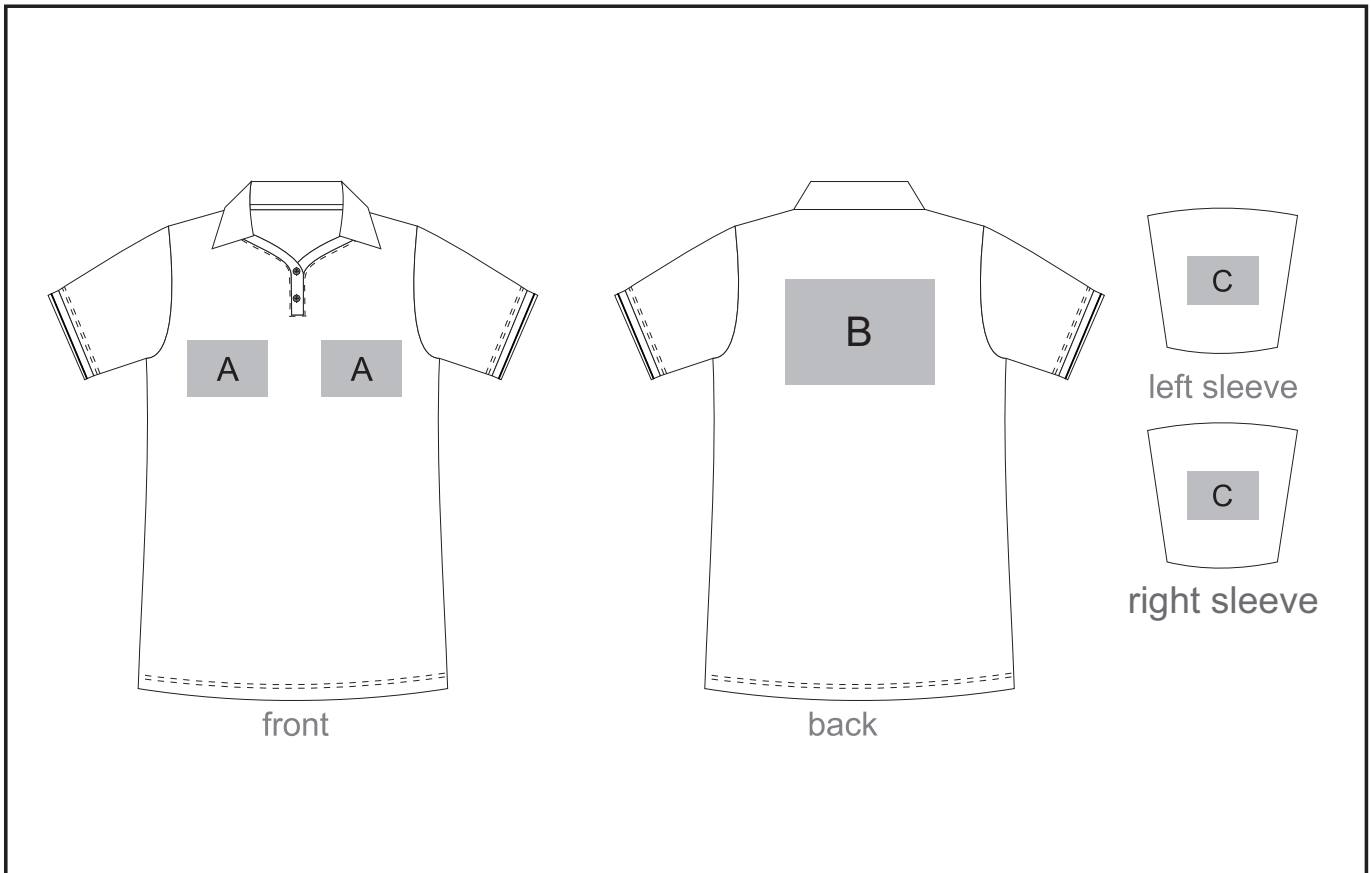

### Need to know:

- Includes 1-Position Digital Transfer (setup fee applies)

- **DTC inclusive parameters: Left/Right Chest = 100mm x 100mm OR Back = 8000mm<sup>2</sup>**

#### **Position A**

1. Embroidery (EMB) - 9 colours  
Size: 100mm diameter
2. Screen Print (SA) - 1 colours  
Size: 100mm wide x 80mm high
3. Digital Transfer Clothing (DTC) - Full colour  
Size: 100mm wide x 100mm high

#### **Position B**

1. Embroidery (EMB) - 9 colours  
Size: 200mm wide x 200mm high
2. Screen Print (SA) - 1 colours  
Size: 260mm wide x 200mm high
3. Digital Transfer Clothing (DTC) - Full colour  
Size: 210mm wide x 148mm high

#### **Position C**

1. Embroidery (EMB) - 9 colours  
Size: 80mm diameter
2. Screen Print (SA) - 1 colours  
Size: 60mm wide x 60mm high
3. Digital Transfer Clothing (DTC) - Full colour  
Size: 80mm wide x 80mm high